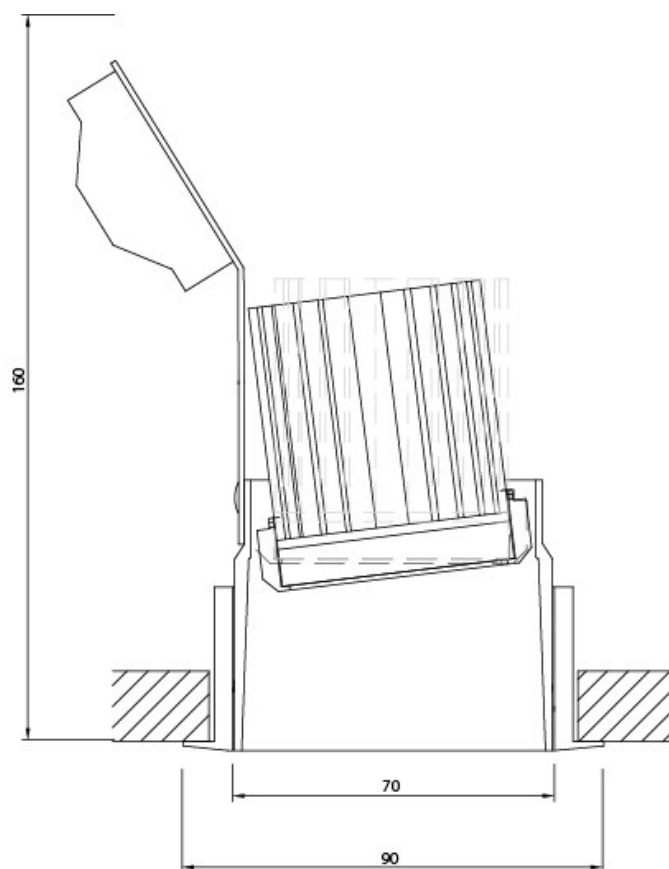

ProSpex® Soft 70 Trim Adjustable LU073-LED-TR

ATEA - LUCENT

Ordering Information

Fixture	Lamp	Mounting	InternalColour
073	MR - MR16 (low voltage) MH - CMH/MR16 (Metal Halide) LED - ProSpex LED engine XSM - Xicato LED module	TR - Trimmed TL - Trimless	WH - White BK - Black

Ref Number:	073-LED-TR-xx-yy
Lamp	Prospex LED50 module
Lamp holder	n/a
Lamp wattage	See LED50 details

Soft recessed adjustable luminaire for installation in normal ceilings.
 Deep recessed lamp for minimal glare
 Adjustable to 15°
 Die cast body and trim ring
 Easy re-lamping with removable body
 Minimal ceiling trim
 Perma white (WH) or matt black (BK) internal/trim finish.
 Specify the internal colour XX & trim colour YY
 Overall diameter 90mm
 Ceiling cut out 83mm
 Maximum height 160mm
 Accessories to be ordered separately.
 Colour combinations to be specified as:
 Example 073-LED-TR-BK-WH
 Soft 70 adjustable downlight for ProSpex LED50 with black internal and white trim.
 ProSpex LED50 to be specified separately.
 Driver to be ordered separately.