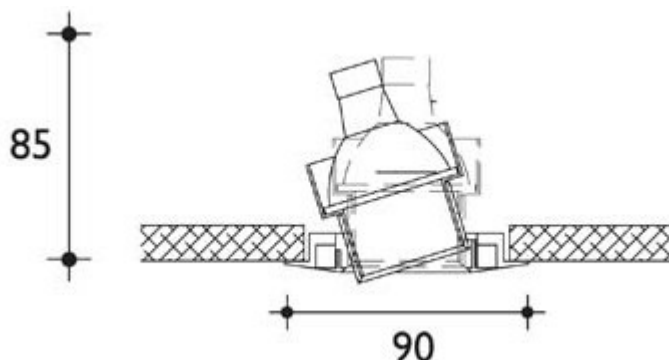

ProSpex® Focus 90 Adjustable 093 16

ATEA - LUCENT

Ordering Information

Fixture	Lamp	TrimColour	IPRating
093	16 MR16 (low voltage) MH CMH/MR16 (Metal Halide) LED ProSpex LED engine	WH White BK Black	IP IP44

Ref Number:	093 16 WH 093 16 BK
Lamp	QR CBC 51
Lamp holder	GU5.3
Lamp wattage	20 35 50w

Focus 90 adjustable downlight
 Deep regressed lamp position for minimal glare.
 Black internal baffle.
 Adjustable to 30° with rotation through 350°
 White and black finish available.
 Easy re lamping with magnetic front.
 Overall diameter 90mm
 Ceiling cut out 73mm
 Maximum height 85mm
 Transformer to be ordered separately.
 Accessories to be ordered separately.
 WH = White Trim
 BK = Black Trim