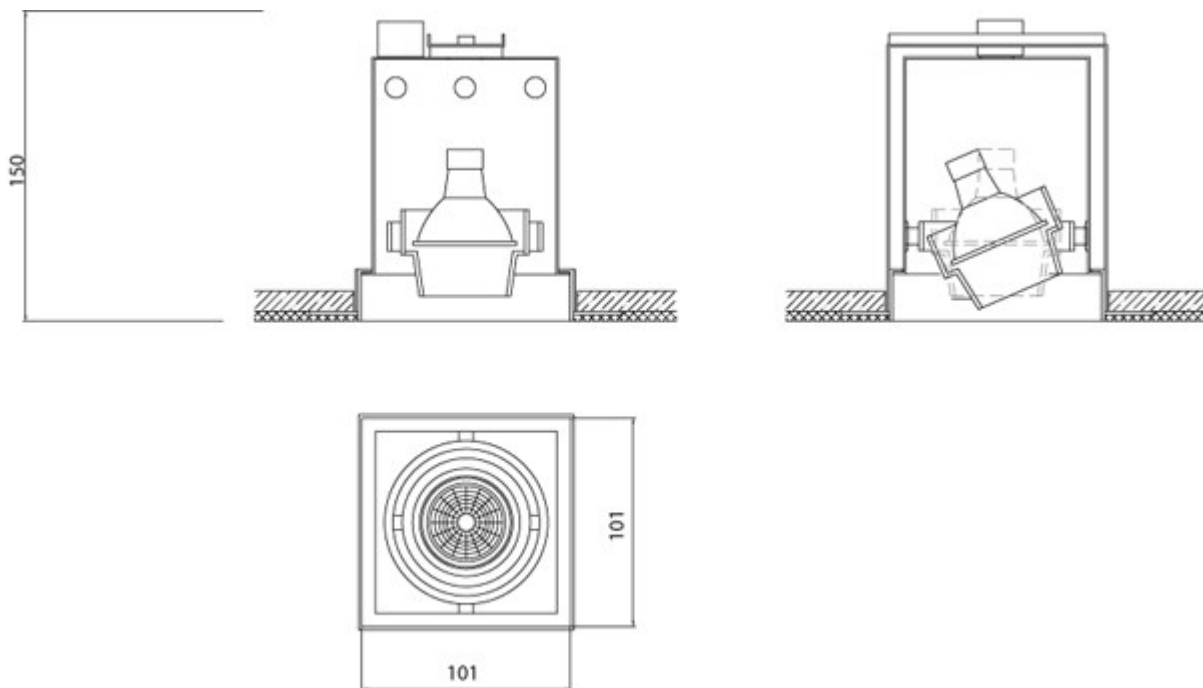

ProSpex® Gimbal Mini Trimless LU116-MR-TL

108x108

45°

950°

Ordering Information

Fixture	Lamp	Mounting	BoxColour	GimbalColour	TrimColour
116	MR - MR16 (low voltage) MH - CMH/MR16 (Metal Halide)	TR - Trimmed TL - Trimless	WH - White BK - Black SA - Special	WH - White BK - Black SA - Special	WH - White BK - Black SA - Special

Ref Number:	116-MR-TL-XX-YY-ZZ
Lamp	QR-CBC 51
Lamp holder	GU5.3
Lamp wattage	max 50

QR CBC 51 low voltage trimless directional single gimbal luminaire. Trimless version with plaster frame. 45° stop on both directions. Anti glare snoot as standard. Front loading louvres, glass colour filters and lenses. Specify Colour for Gimbals (XX), Housing (YY) and Plaster Trim (ZZ) Colours available black (BK) or White(WH) Overall 101 x 101mm. Ceiling cut out 108 x 108mm. Maximum height 150mm. Transformer to be ordered separately. Colour combinations to be specified as: Example: 116-MR-TL-WH-BK-WH Mini Gimbal for MR16, White Gimbal, Black Housing & White Plaster Trim.