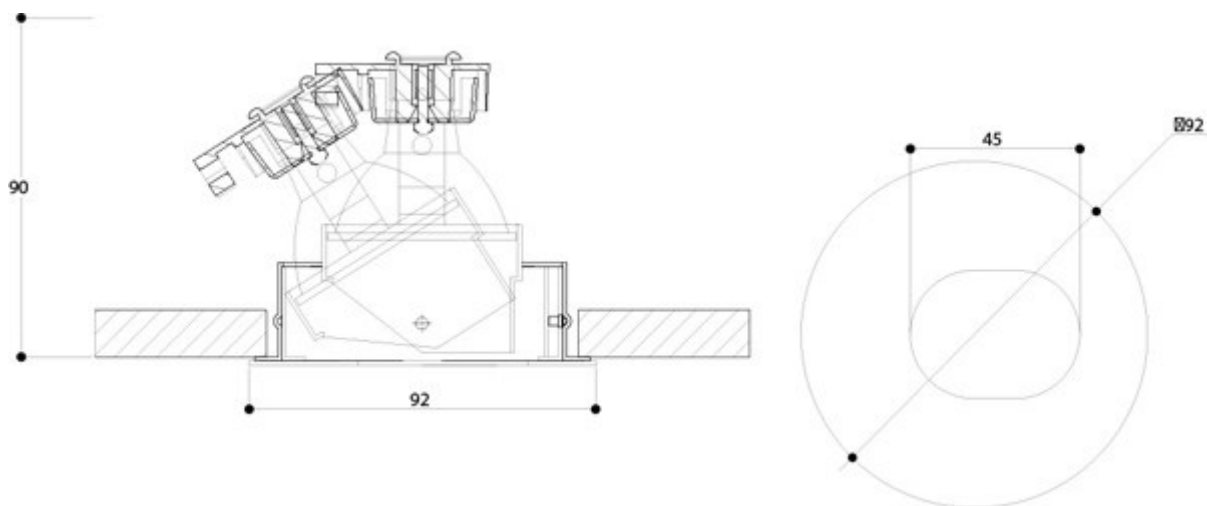

# ProSpex® 90 Adjustable Slot LU90423-A-PB

ATEA - LUCENT

83

35°

360°

950°

Ref Number:	90423-A-WH-9000-PBZ
Lamp	QR-CBC 51
Lamp holder	GU5.3
Lamp wattage	20-50

Slot accent luminaire with overlap flange for installation into already finished ceilings.  
 35° tilt and 360° rotation.  
 Deep regressed lamp position for minimal glare.  
 Easy re-lamping with ball catch mechanism.  
 PB = 9000 PBZ mounting ring for installation into existing ceilings.  
 To be specified separately  
 Front plate white finish, with the aperture edge finished matt black as standard.  
 Other colour finishes to order  
 Overall diameter of ceiling trim 89mm.  
 Overall diameter of luminaire 92mm.  
 Ceiling cut out 83mm  
 Maximum height 90mm  
 Allow 25mm clearance  
 Luminaire can accept an additional 2 accessories. To be specified separately.  
 Transformer to be ordered separately.