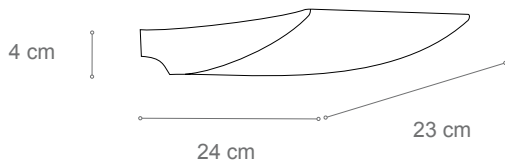

86%
Cd/Klm 320 n°201

QTDE118 R7S 1 x 300w 5100 lumens

H Halogen

.05 black noir .23 anthracite grey .06 silver grey .16 white blanc .80 chrome .81 gold

IP 20 960° 2 Kg 230V AC CE

86%
Cd/Klm 320 n°201

TC-DE G24q2 1 x 18w 1200 lumens

E Evg

.05 black noir .23 anthracite grey .06 silver grey .16 white blanc .80 chrome .81 gold

IP 20 960° 2 Kg 230V AC CE