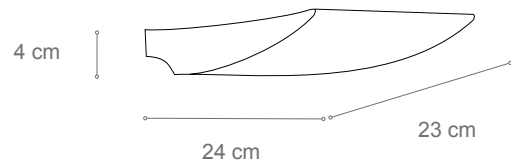

86%
Cd/Klm 320 n°201

QTDE118 R7S 1 x 300w 5100 lumens

H Halogen

.05 black noir .23 anthracite grey .06 silver grey .16 white blanc .80 chrome .81 gold

IP 20 960° 2 Kg 230V AC CE

86%
Cd/Klm 320 n°201

TC-DE G24q2 1 x 18w 1200 lumens

E Evg

.05 black noir .23 anthracite grey .06 silver grey .16 white blanc .80 chrome .81 gold

IP 20 960° 2 Kg 230V AC CE